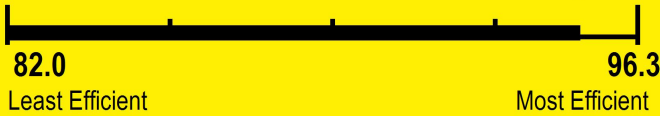

U.S. Government

Federal law prohibits removal of this label before consumer purchase.

ENERGYGUIDE

Boilers
Water
Natural Gas, Propane Gas

HTP, INC.
Model EFT-285

Efficiency Rating (AFUE)*

95.0

Range of Similar Models